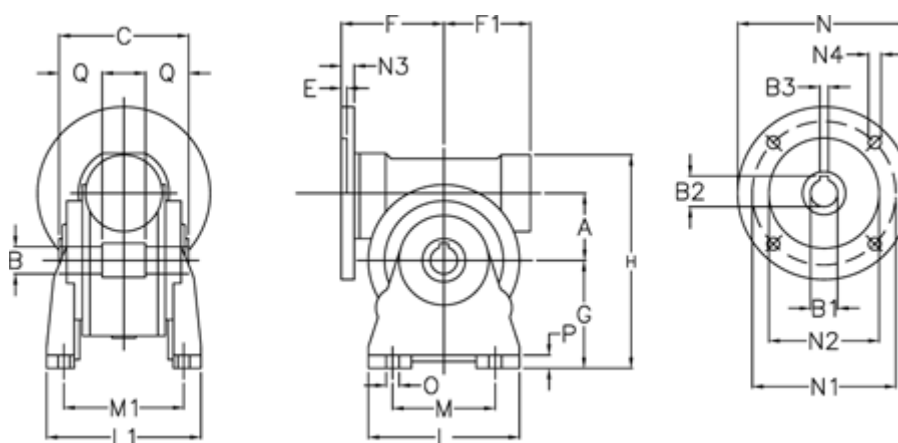

Article number: 3902049036228
 Description: Worm gear
 VF 49-A-36-71B14

Measures

A = 49.5	F1 = 63	N1 = 85
B = 25 H7	G = 82	N2 = 70
B1 E7 = 14	H = 162	N3 = 10.5
B2 = 16.3	L = 110	N4 = 6.5
B3 H9 = 5	L1 = 124	O = 8.5
C = 82	M = 63	P = 12
E = 3	M1 = 98.5	Q = 22.5
F = 70	N = 105	